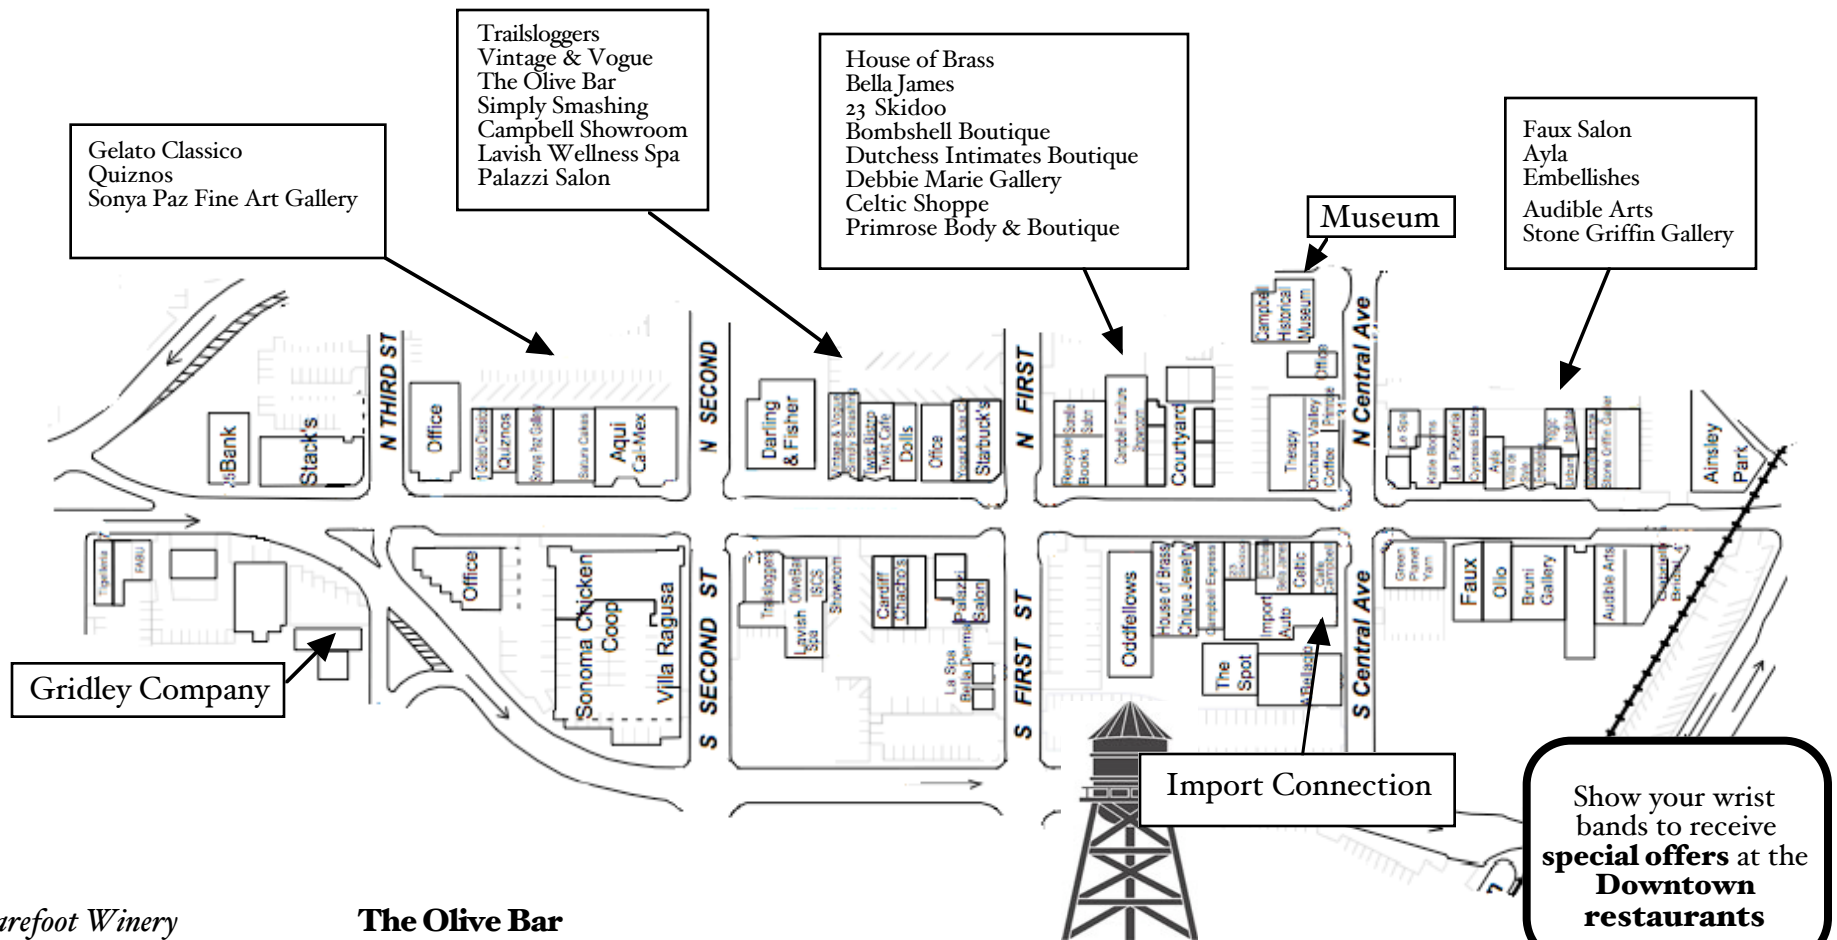

DOWNTOWN CAMPBELL'S WINTER WINE WALK

*Barefoot Winery
Burrell School Winery
Clos LaChance
Coastal Vines
Cooper Garrod
Coterie Cellars
Domenico Wines
el Sol Winery
Fleming Jenkins
Hacienda
Heart O' The Mountain
JFJ Winery
Kirigin Cellars*

**The Olive Bar
Stone Griffin Gallery
Gelato Classico / Audible Arts
Primrose Spa
Celtic Shoppe
Bella James
Bombshell Boutique
Sonya Paz Gallery
Palazzi
Campbell Museum
Ayla
Dutchess Intimates
Embellishes / Gridley Company**

*Mont Pellier
Poetic Cellars
Rabbit Ridge
Roudon Smith
Sarah's Vineyard
Savannah Chanelle
Silver Mountain Winery
Solis Winery
Stroth-Hall Cellars*

**Debbie Marie Gallery
Campbell Showroom
Vintage & Vogue
Quizno's / Faux Salon
Lavish Wellness Spa
Simply Smashing
House of Brass
23 Skidoo
Trailloggers**